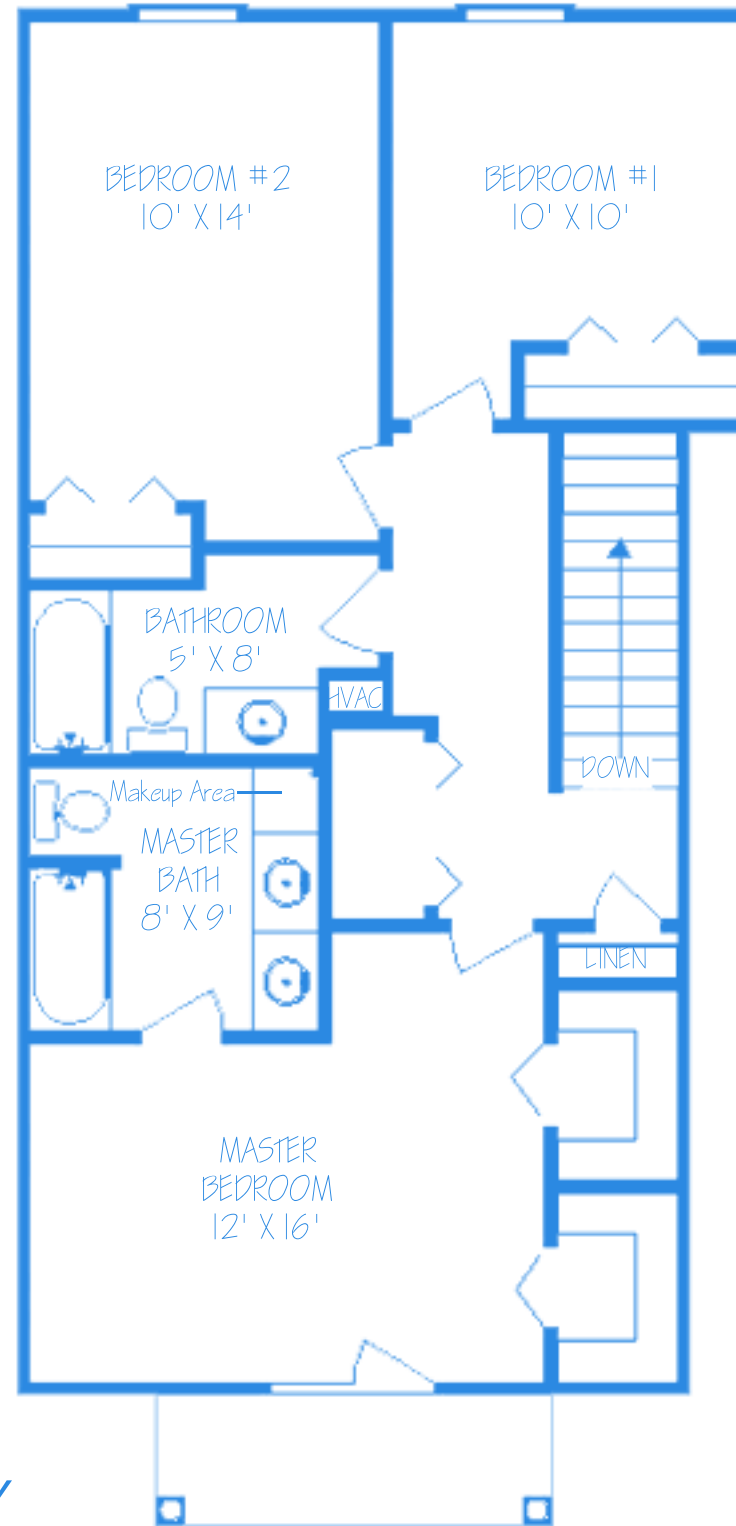

Madison
First Floor Plan

1690 sq ft.

PRELIMINARY

Madison
Second Floor Plan

Drawings Created By

Design Division
(757) 739-0112

Sales By:

Newport News, VA