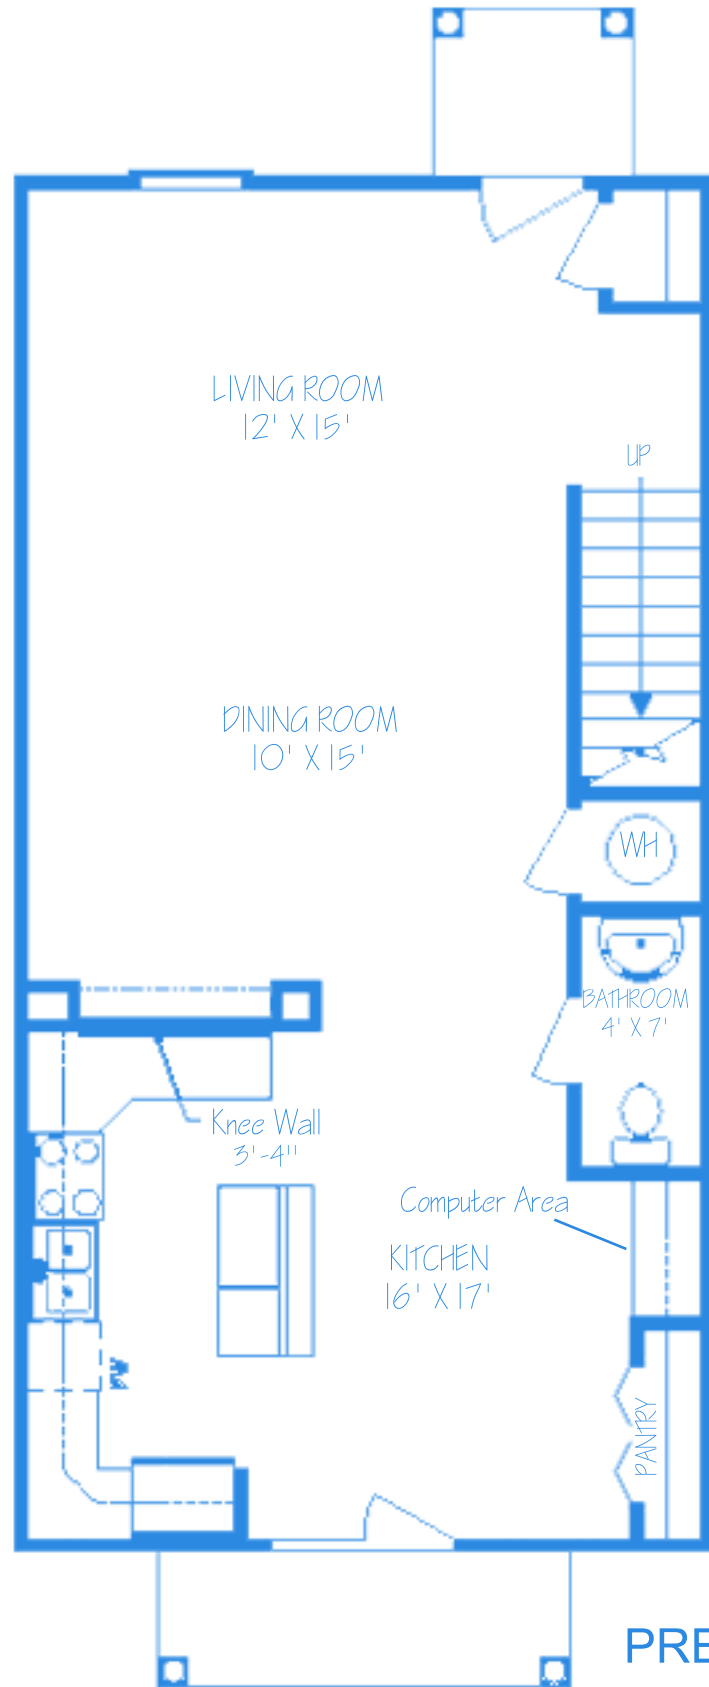

Madison
First Floor Plan

1690 sq ft.

PRELIMINARY

Madison
Second Floor Plan

Drawings Created By

Design Division
(757) 739-0112

Sales By:

Newport News, VA